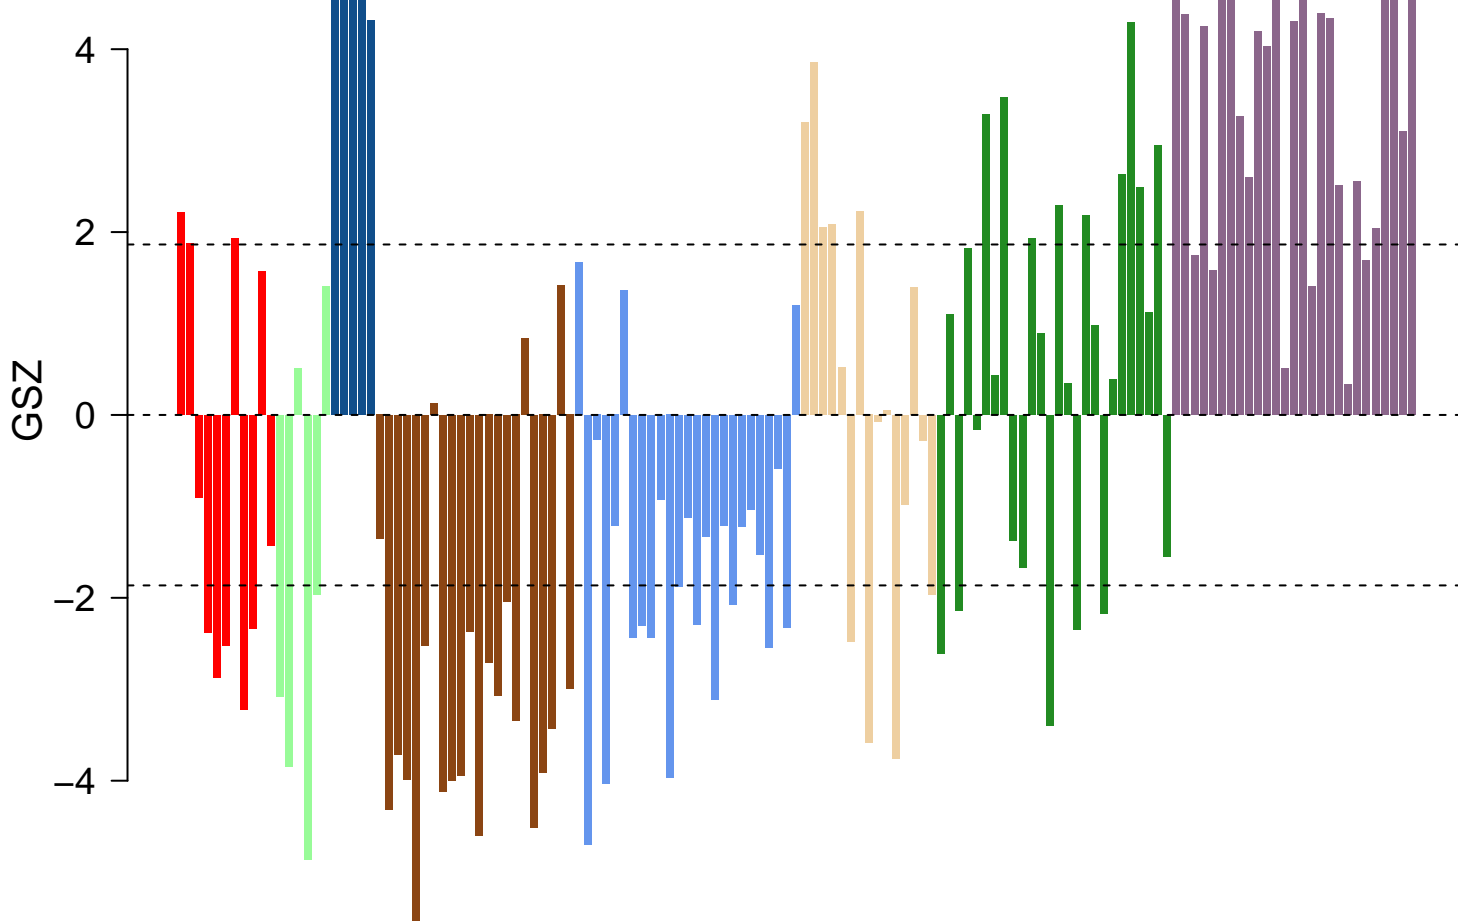

# potassium ion import across plasma membrane