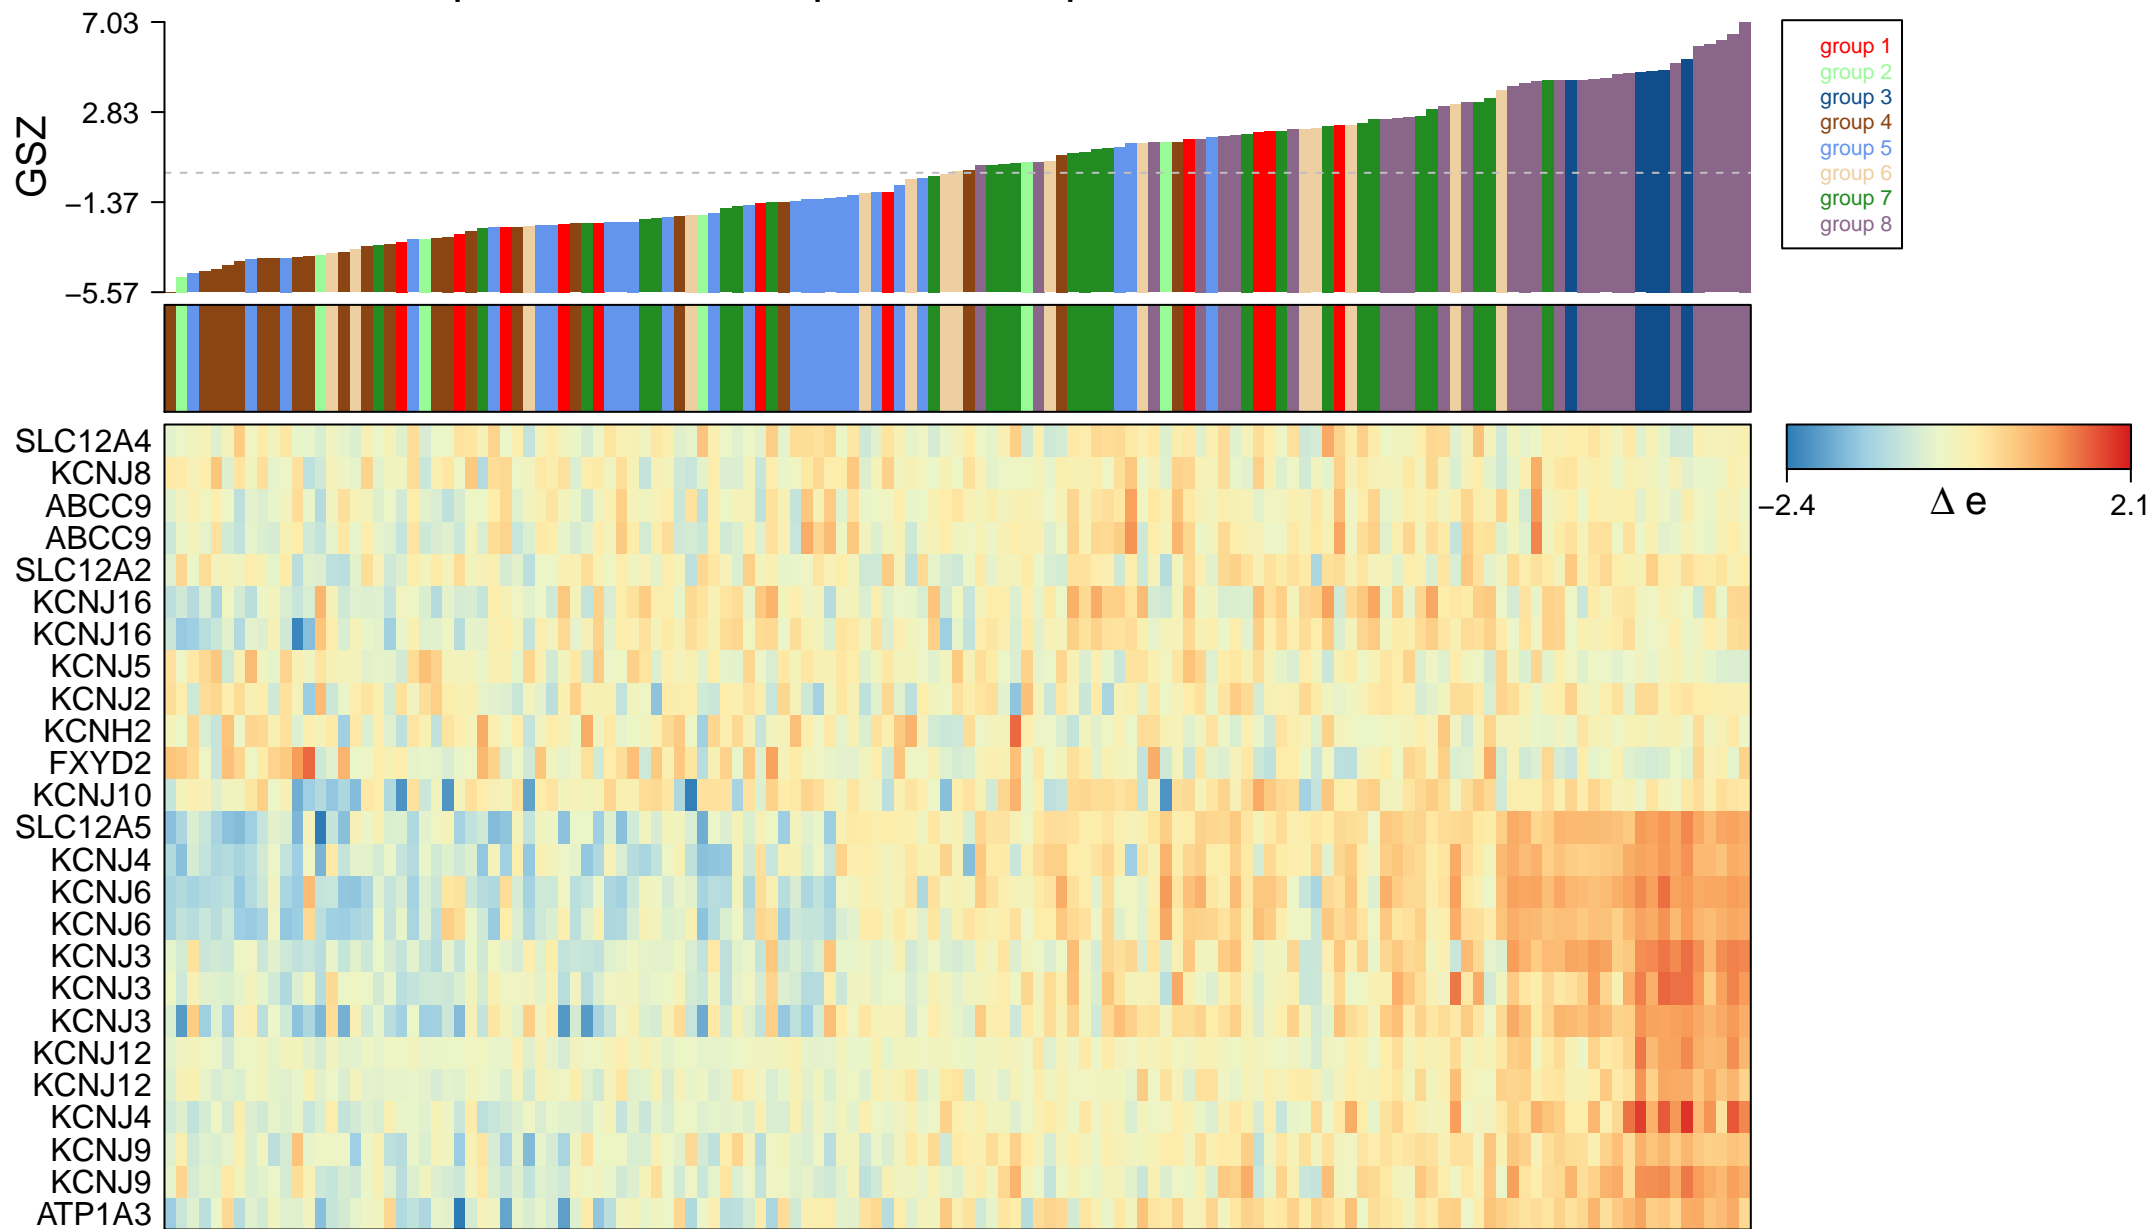

# potassium ion import across plasma membrane